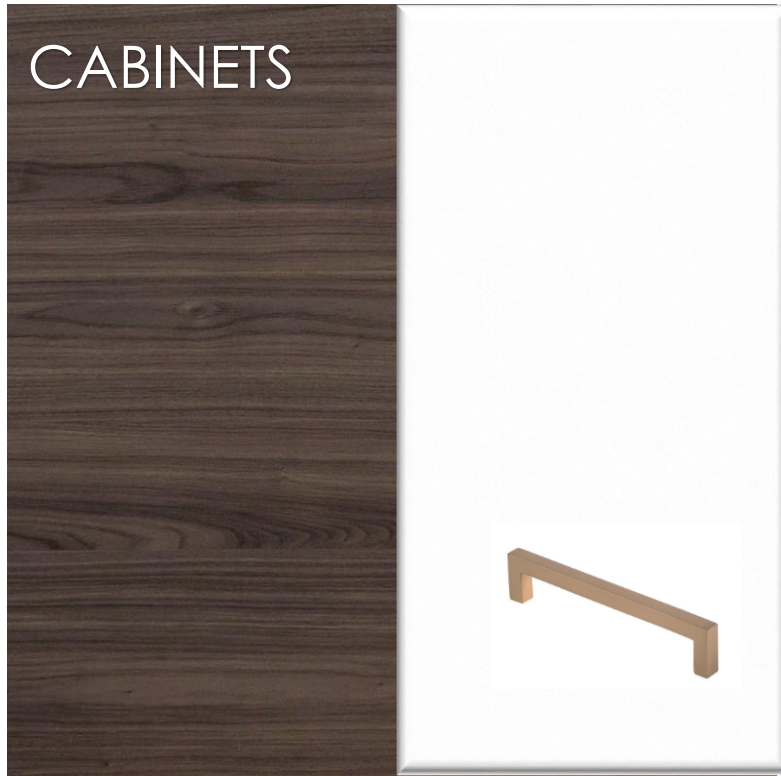

CABINETS

BACKSPLASH

QUARTZ COUNTERTOP

SHOWER WALLS

SHOWER NICHE

FLOORING

PAINT

GRAND RIVER
LOFTS

GRAND JUNCTION

MATERIALS & FINISHES | LUXE OPTION